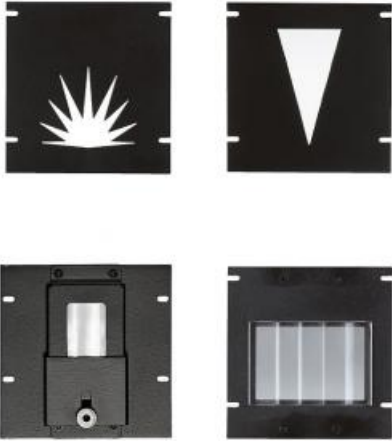

Z-SK3WF

beam angle: 30 °

test certificates: CE

weight: 0,089 kg

colour: black

material: stainless steel

INFO*: suitable for K3 Writer wall mounted light fitting

dimension: L=110*W=1*H=112 mm