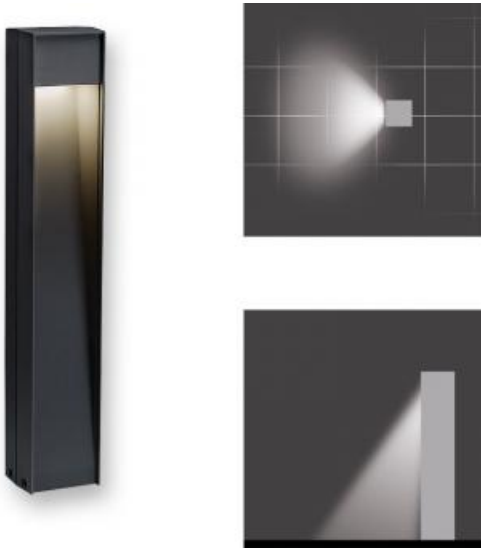

STAND-8WW6

Light up with: LED

System power: 8 W

colour temperature: 3000 K

colour rendering index: CRI >85

Power supply: with built-in driver

connection voltage: 230 V

energy efficiency: A++-A

protection class: 1

test certificates: CE

mechanical load: IK10

colour: graphite

surface: UV-stabilized paint

material: primary aluminum

INFO*: Its structure allows another side-light or diffused light luminaires to be installed at the back