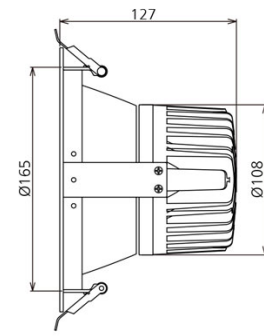

EDY-25NW1

Light up with: Citizen COB
System power: 26 W
Luminous flux: 2383 lm
colour temperature: 4000 K
colour rendering index: CRI >80
beam angle: 36 °
Power supply: with power supply
connection voltage: 230 V
operating current: 550 mA
connected load: 26 W
system efficiency: 92 lm/W
energy efficiency: A++-A
protection class: 2
test certificates: CE
outside diameter: 190 mm
wall and ceiling cut: 165 mm
weight: 1,118 KG
colour: white
INFO*: dimmable on request
UGR*: 13,50
dimension: H=127 mm
lifespan: > 35.000 h