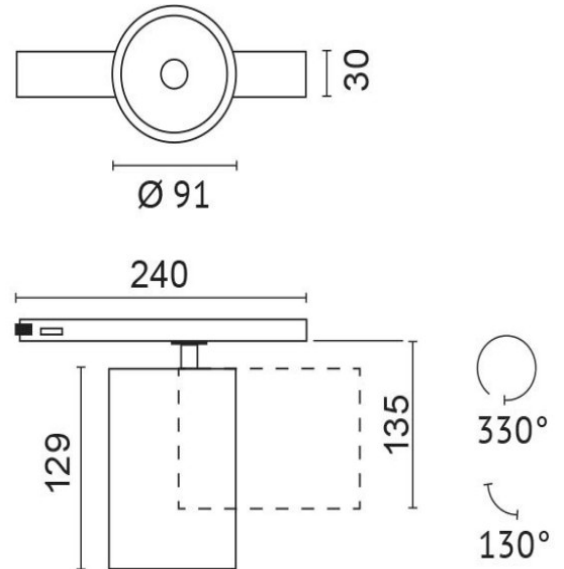

Data sheet LED Rail spotlight MIO 30W white

Technical data:

Colour temperature	2700K			3000K			3500K			4000K		
Beam angle	15°	36°	60°	15°	36°	60°	15°	36°	60°	15°	36°	60°
Article No.	MIO-30S-W11S	MIO-30S-W11F	MIO-30S-W11-60	MIO-30W-W11S	MIO-30W-W11F	MIO-W-W11-60	MIO-30WN-W11S	MIO-30WN-W11F	MIO-30WN-W11-60	MIO-30NW11S	MIO-30NW11F	MIO-30NW11-60
System performance	34W											
Luminous flux (lm)	2789	2943	2903	2900	3060	3019	2954	3105	3063	2944	3107	3065
System efficacy (lm/W)	81	86	85	85	89	88	86	91	81	86	91	89
Outer diameter	91 mm											
Dimension	H=129mm											
Weight	0,8 kg											

- Light source: CoB-LED
- System power: 34 W
- Colour reproduction index: CRI >90
- Power supply: with power supply

- Connected load: 30 W
- Connection voltage: 220-240 V
- Energy efficiency: A++ - A
- Protection class: 2
- Test certificates: CE
- Colour: black
- Material: body in coated die-cast-aluminium, clear glass