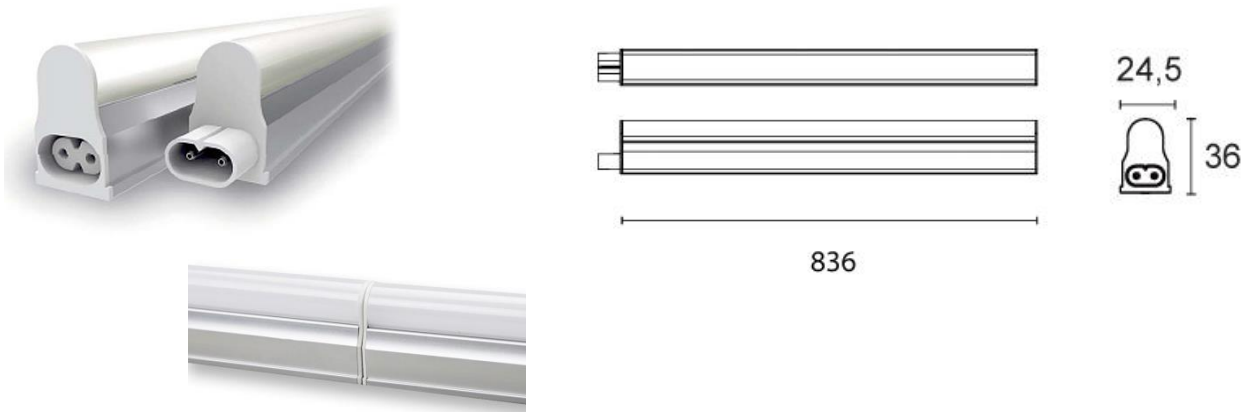

Data sheet LEST Light strip – 13 Watt

Technical data LEST light strip – 13 W – 836 mm:

- Dimensions : L=836*W=25*H=36 mm
- Quantity lamps : 72
- Light up with : SMD LED
- System power : 13 W
- Colour rendering index : CRI >80
- Beam angle : 160 °
- Power supply : Built-in driver
- Connection voltage : 100-240 V
- Operating current : 312 mA
- Connected load : 13 W
- Energy efficacy : A++ - A
- Protection class : 2
- Test certificates : CE
- Weight : 0,307 KG
- Colour : weiß
- Material : PC-Diffuser
- Version : 2 PIN, dimmable
- INFO : Delivery without 1.80 m cable, must be ordered separately. Connection cable can be ordered as an option

Article number	LEST-NW-13	LEST-WW-13
Luminous flux:	1221 lm	1130 lm
Colour temperature:	4.000 K	3.000 K
System efficacy:	94 lm/W	87 lm/W

Accessories needed:

- ZUL-LEST1800