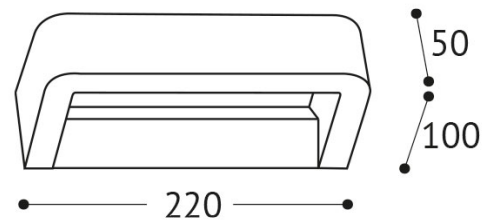

MET-14WW7

Light up with: LED
System power: 14 W
Luminous flux: 652 lm
colour temperature: 3000 K
colour rendering index: CRI >80
Power supply: with power supply
connection voltage: 220-240 V
system efficiency: 47 lm/W
energy efficiency: A++-A
protection class: 1
test certificates: CE
weight: 0,768 kg
colour: metallized grey
material: die-cast aluminum
version: Light emission directed on both sides
INFO*: dimmable phase cut
protection type: IP65
dimension: L=220*W=100*H=50 mm