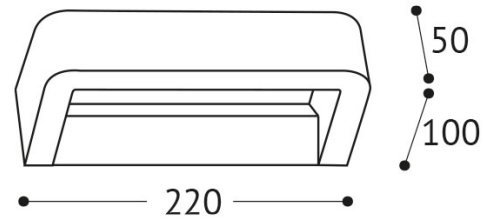

MET-14WW08

Light up with: LED
System power: 14 W
Luminous flux: 652 lm
colour temperature: 3000 K
colour rendering index: CRI >80
Power supply: with power supply
connection voltage: 220-240 V
system efficiency: 47 lm/W
energy efficiency: A++-A
protection class: 1
test certificates: CE
weight: 0,768 kg
colour: Ibiza sand
material: die-cast aluminum
version: Light emission directed on both sides
INFO*: dimmable phase cut
dimension: L=220*W=100*H=50 mm
protection type: IP65