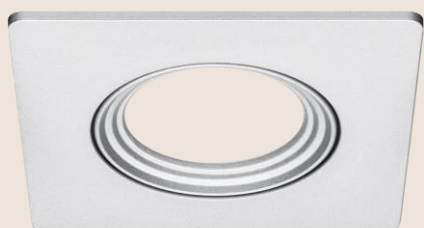

ITEM DESCRIPTION	ARTICLE CODE	EAN CODE	FINISH
DOWNLIGHT FRAME 90/9022-S/SQ/S/CLICK-IN	28000528	9 009453 006073	silver (RAL 9022), square
DOWNLIGHT FRAME 90/9022-S/RD/S/CLICK-IN	28000529	9 009453 006080	silver (RAL 9022), round