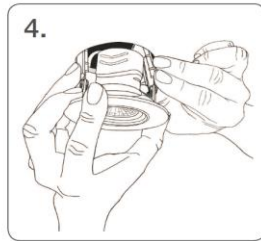

INSTALLATION INSTRUCTION

LEDON

This luminaire is compatible with bulbs of the energy classes:

- A++
- A+
- A
- B
- C
- D
- E

874/2012