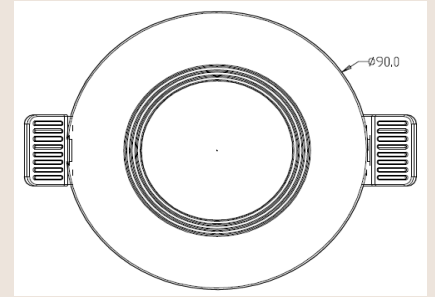

DIMENSIONS