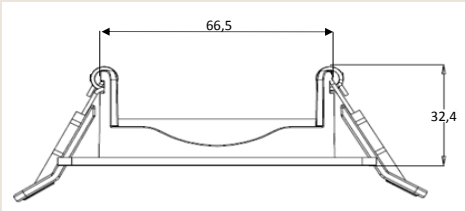

DIMENSIONS