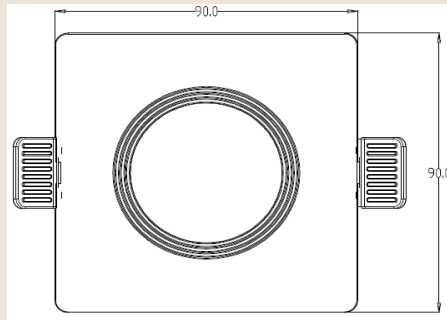

DIMENSIONS