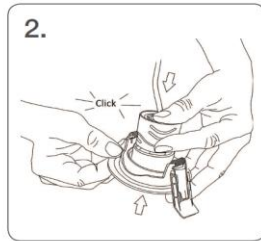

INSTALLATION INSTRUCTION

LEDON

This luminaire is compatible with bulbs of the energy classes:

- A++
- A+
- A
- B
- C
- D
- E

874/2012