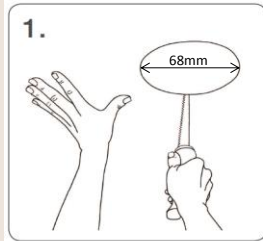

INSTALLATION INSTRUCTION

LEDON

This luminaire is compatible with bulbs of the energy classes:

- A++
- A+
- A
- B
- C
- D
- E

874/2012