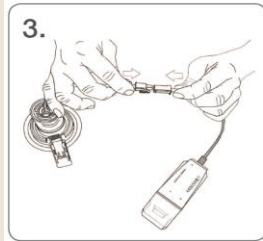

INSTALLATION INSTRUCTION

LEDON

This luminaire is compatible with bulbs of the energy classes:

- A++
- A+
- A
- B
- C
- D
- E

874/2012