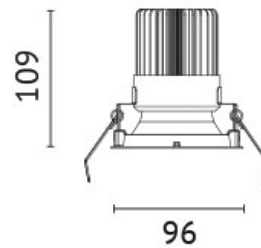

DEL-13WW3

quantity lamps: 1

Light up with: CoB-LED

System power: 13 W

Luminous flux: 1226 lm

colour temperature: 3000 K

colour rendering index: CRI >80

beam angle: 69 °

Power supply: with power supply

connection voltage: 220-240 V

connected load: 13 W

system efficiency: 94 lm/W

energy efficiency: A++-A

protection class: 1

test certificates: CE

outside diameter: 96 mm

weight: 0,448 KG

colour: white

dimension: H=109 mm

UGR*: 20

Adresse/Kontakt