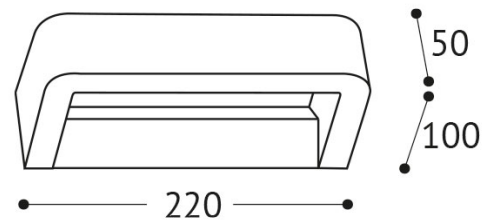

## MET-14WW6

**Light up with:** LED  
**System power:** 14 W  
**Luminous flux:** 652 lm  
**colour temperature:** 3000 K  
**colour rendering index:** CRI >80  
**Power supply:** with power supply  
**connection voltage:** 220-240 V  
**system efficiency:** 47 lm/W  
**energy efficiency:** A++-A  
**protection class:** 1  
**test certificates:** CE  
**weight:** 0,768 kg  
**colour:** graphite  
**material:** die-cast aluminum  
**version:** Light emission directed on both sides  
**INFO\*:** dimmable phase cut  
**protection type:** IP65  
**dimension:** L=220\*W=100\*H=50 mm