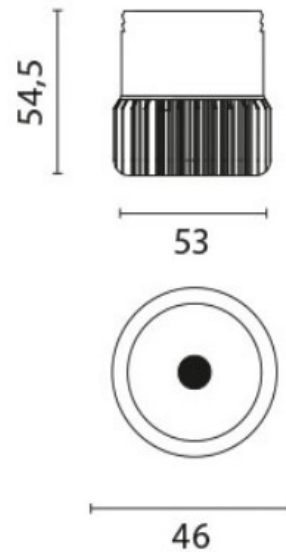

## Data sheet LED Recessed Downlight DIL 7W white

### Technical Data:

Colour temperature	2700K	3000K	4000K
Beam angle	38°		
Article No.	DIL-7SW1-K	DIL-7WW1-K	DIL-7NW1-K
Luminous flux	487 lm	526 lm	566 lm
System performance	7 W		
Operating current	700 mA		
System efficiency	69 lm/W	75 lm/W	81 lm/W
Outer diameter	53 mm		
Installation depth	55 mm		
Weight	0,111 Kg		

- Light source: 1
- Luminaires with: CoB-LED
- System performance: 7 W
- Colour reproduction index: CRI >80

- Power supply: incl. Power supply
- Connected load: 7 W
- Energy efficiency: A++ - A
- Protection class: 3
- Testmark: CE
- Colour: white