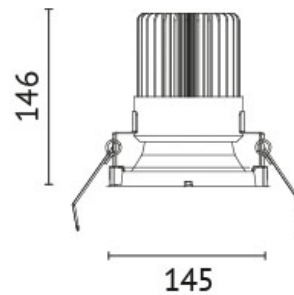

DEL-26WW3

quantity lamps: 1

Light up with: CoB-LED

System power: 27 W

Luminous flux: 2389 lm

colour temperature: 3000 K

colour rendering index: CRI >80

beam angle: 60 °

Power supply: with power supply

connection voltage: 220-240 V

connected load: 26 W

system efficiency: 88 lm/W

energy efficiency: A++-A

protection class: 1

test certificates: CE

outside diameter: 145 mm

weight: 0,896 KG

colour: white

dimension: H=146 mm

UGR*: 19

Adresse/Kontakt