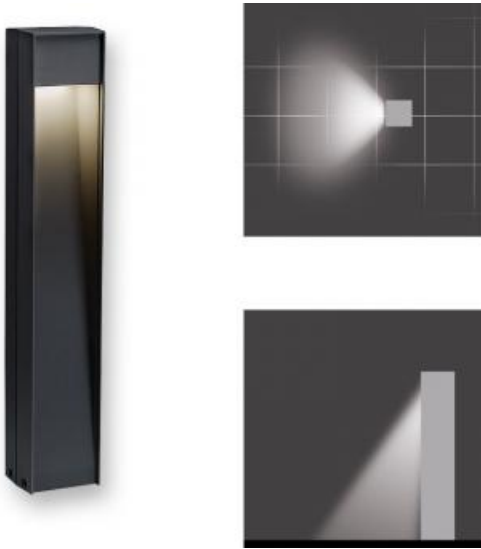

STAND-8NW6

Light up with: LED

System power: 8 W

colour temperature: 4000 K

colour rendering index: CRI >85

Power supply: with built-in driver

connection voltage: 230 V

energy efficiency: A++-A

protection class: 1

test certificates: CE

mechanical load: IK10

colour: graphite

surface: UV-stabilized paint

material: primary aluminum

INFO*: Its structure allows another side-light or diffused light luminaires to be installed at the back