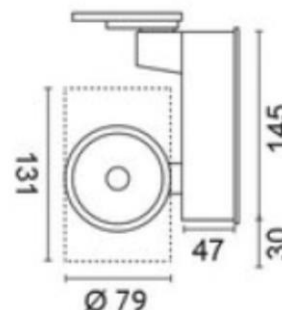

Data sheet Track Spotlight BWS30

Technical data:

Colour temperature	2700K				3000K				3500K				4000K			
Beam angle	15°	24°	40°	60°	15°	24°	40°	60°	15°	24°	40°	60°	15°	24°	40°	60°
Luminous flux lm	2290	2276	2342	2315	2382	2367	2436	2408	2417	2401	2473	2443	2418	2403	3135	2445
System efficacy (lm/W)	89	88	91	90	92	92	95	93	94	93	96	95	94	93	96	95
UGR	19,35	18,45	18,80	*	19,55	18,6	18,95	*	*	*	*	*	19,65	18,7	19,05	*

*Data not available yet

- Quantity lamps : 1
- Light up with : CoB-LED
- System power : 26 W
- Colour rendering index : CRI >90
- pivotable : 130 °
- With power supply
- Connection voltage : 220-240 V
- Operating current : 700 mA
- Energy efficacy : A++ - A
- Protection class : 1
- Test certificate : CE
- Outside diameter : 79 mm
- Weight : 1,30 KG
- Dimensions : H=176*B=126mm
- INFO : with electronic 3-phase adapter
- Material : body in coated die cast-aluminium, clear glas