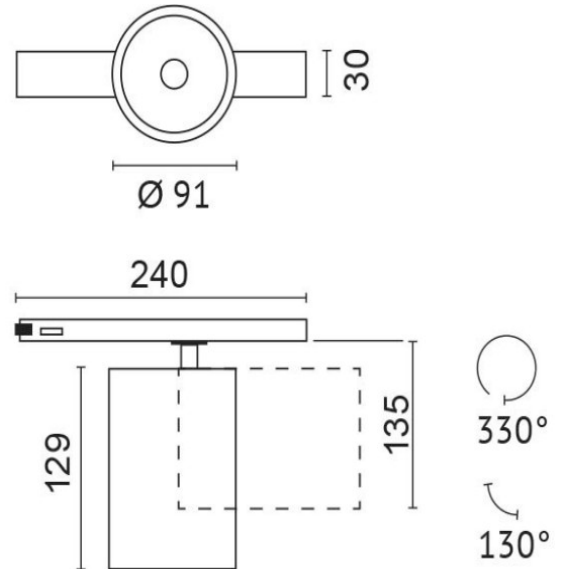

Data sheet LED Rail spotlight MIO 30W black

Technical data:

Colour temperature	2700K			3000K			3500K			4000K		
Beam angle	15°	36°	60°	15°	36°	60°	15°	36°	60°	15°	36°	60°
Article No.	MIO-30S-W12S	MIO-30S-W12F	MIO-30S-W12-60	MIO-W-W12S	MIO-30W-W12F	MIO-30W-W12-60	MIO-30WN-W12S	MIO-30WN-W12F	MIO-30WN-W12-60	MIO-30NW12S	MIO-30NW12F	MIO-30NW12-60
System performance	34W											
Luminous flux (lm)	2789	2943	2903	2900	3060	3019	2954	3105	3063	2944	3107	3065
System efficacy (lm/W)	81	86	85	85	89	88	86	91	81	86	91	89
Outer diameter	91 mm											
Dimension	H=129mm											
Weight	0,8 kg											

- Lightsource: CoB-LED
- System power: 34 W
- Colour reproduction index: CRI >90

- Power supply: with power supply
- Connected load: 30 W
- Connection voltage: 220-240 V
- Energy efficiency: A++ - A
- Protection class: 2
- Test certificates: CE
- Colour: black
- Material: body in coated die-cast-aluminium, clear glass