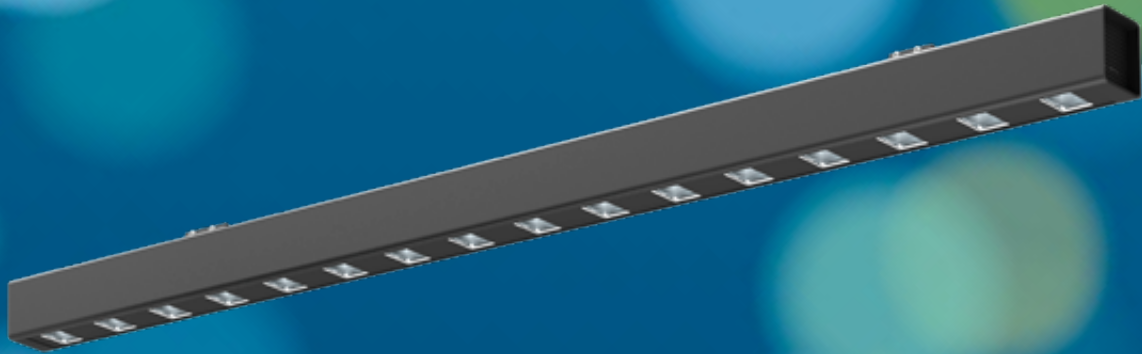

REWARDING BRIGHTNESS

Profiles

Aviora Line SM
Surface mounted

Specifications

Colour	Matt black RAL 9005 (XX=BL) / Aluminium (XX=SA)
Beam angle (FWHM)	Standaard 85° (100° FWTM) / On request 75° (95° FWTM)
UGR (4H8H 70/50/20)	<19
Fixture material	Housing: Aluminium / Reflector glass: Polycarbonate
Environment	Indoor
IP rate	IP20
IK rate	IK03
Operating temperature (Ta)	-20°C / +45°C
Safety marks	EN60598 / EN62031 / EN 62471
EMC compliance	EN55015
Colour consistency (SDCM)	MacAdam step 3
Warranty	7 years

This luminaire contains built-in LED lamps

The lamps cannot be changed in the luminaire.

874/2012

IP20

REWARDING BRIGHTNESS

Item specifications (part A)

Description	Item code	Type	Input	W	Lm	Lm/W	CRI (typ.)	UGR	Pf	Inrush current	B-16A Fuse
Aviora Line SM-D 3750 Lm 3000K No dim	3SDH03XXF202	Incl. PSU	220-240V	34,1	3750	110	83	17.0	0.95	5A 50µS	50 pcs
Aviora Line SM-D 3750 Lm 3000K 1-10V & Push	3SDH03XXG202	Incl. PSU	220-240V	34,1	3750	110	83	17.0	0.96	5A 50µS	50 pcs
Aviora Line SM-D 3750 Lm 3000K Dali	3SDH03XXH202	Incl. PSU	220-240V	34,1	3750	110	83	17.0	0.95	5A 50µS	50 pcs
Aviora Line SM-D 3950 Lm 4000K No dim	3SDH03XXF302	Incl. PSU	220-240V	34,1	3950	116	83	17.2	0.95	5A 50µS	50 pcs
Aviora Line SM-D 3950 Lm 4000K 1-10V & Push	3SDH03XXG302	Incl. PSU	220-240V	34,1	3950	116	83	17.2	0.96	5A 50µS	50 pcs
Aviora Line SM-D 3950 Lm 4000K Dali	3SDH03XXH302	Incl. PSU	220-240V	34,1	3950	116	83	17.2	0.95	5A 50µS	50 pcs