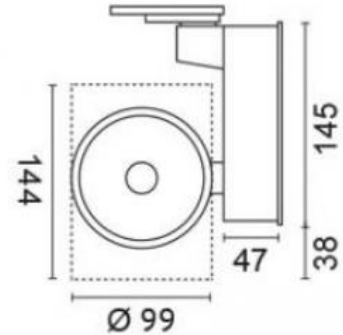

Data sheet Track Spotlights BWS40

Technical data:

Colour temperature	2700K				3000K				3500K				4000K			
Beam angle	15°	24°	40°	60°	15°	24°	40°	60°	15°	24°	40°	60°	15°	24°	40°	60°
Luminous flux lm	3330	3309	3469	3355	3463	3442	3608	3490	3513	3491	3660	3540	3516	3494	3663	3493
System efficacy (lm/W)	83	82	86	84	86	86	90	87	87	87	91	88	87	87	91	87
UGR	18	18	18,55	18	18,15	17,9	18,75	*	*	*	*	*	18,3	18,25	18,85	18,8

*Data not available yet

- Quantity lamps : 1
- Light up with : CoB-LED
- System power : 40 W
- Colour rendering index : CRI >90
- pivotable : 130 °
- With power supply
- Connection voltage : 220-240 V
- Operating current : 1050 mA
- Energy efficacy : A++ - A
- Protection class : 1
- Test certificate : CE
- Outside diameter : 99 mm
- Weight : 1,60 KG
- Dimension : L=144mm
- INFO : with electronic 3-phase adapter
- Material : body in coated die cast-aluminium, clear glas