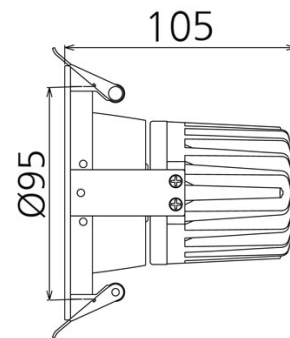

EDY-13NW1

Light up with: Citizen COB
System power: 14 W
Luminous flux: 1235 lm
colour temperature: 4000 K
colour rendering index: CRI >80
beam angle: 45 °
Power supply: with power supply
connection voltage: 230 V
operating current: 280 mA
connected load: 14 W
system efficiency: 88 lm/W
energy efficiency: A++-A
protection class: 2
test certificates: CE
outside diameter: 110 mm
wall and ceiling cut: 95 mm
weight: 0,463 KG
colour: white
INFO*: dimmable on request
dimension: H=105 mm
UGR*: 12,60
lifespan: > 35.000 h