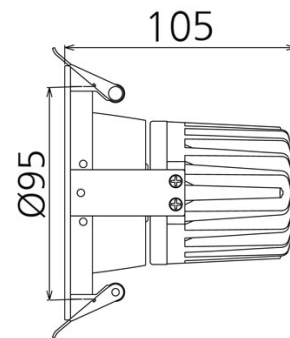

EDY-13WW1

Light up with: Citizen COB
System power: 14 W
Luminous flux: 1115 lm
colour temperature: 3000 K
colour rendering index: CRI >80
beam angle: 45 °
Power supply: with power supply
connection voltage: 230 V
operating current: 280 mA
connected load: 14 W
system efficiency: 80 lm/W
energy efficiency: A++-A
protection class: 2
test certificates: CE
outside diameter: 110 mm
wall and ceiling cut: 95 mm
weight: 0,463 KG
colour: white
INFO*: dimmable on request
lifespan: > 35.000 h
UGR*: 14,60
dimension: H=105 mm