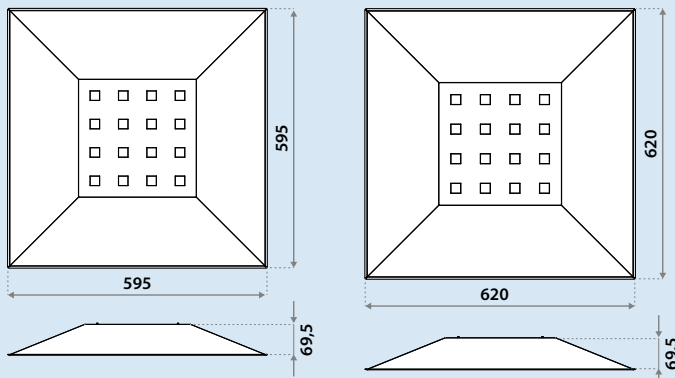

Choose your lumen output

	mA	W	Lumen Output		Lumen / Watt	
			3000K	4000K	3000K	4000K
Special request	500	26,6	3200	3400	120	128
Special request	550	29,3	3500	3750	119	128
Standard	700	37,3	4100	4350	110	117
Special request	900	47,5	5000	5300	105	112
Standard	1050	56,0	5350	5650	96	101

2700-6500K
Ask our sales department about the possibilities.

Dimensions