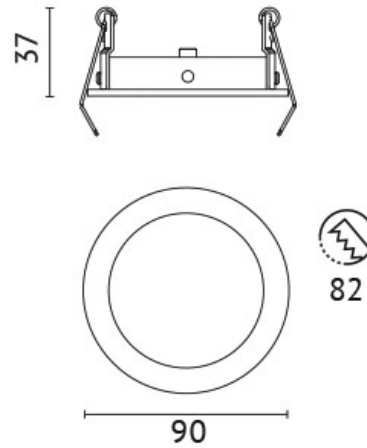

DIL-AU4

outside diameter: 90 mm
wall and ceiling cut: 82 mm
installation depth: 37 mm
weight: 0,12 KG
colour: white
dimension: H=37 mm

Adresse/Kontakt