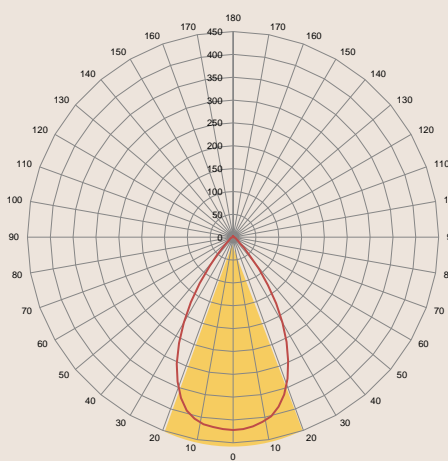

ITEM DESCRIPTION	ARTICLE CODE	EAN CODE	DIMMABLE
LED LAMP MR16 7W/60D/928 GU10 230V SUNSET	29100017	9 009453 013644	Yes

GENERAL CHARACTERISTICS	
Shape	MR16
Cap - Base	GU10
Finish	CoB module with reflector optics
Energy Efficiency Class	A
Lamp Materials	Platic/ metal
Lifetime (hours)	25 000 h
Lifetime (years)	25 (burning time Ø 2.7 h per day)
Rated Lifetime	25 000 h
Switching Cycles	100 000
Start Time from 0% to 100%	< 0.5s
Tc (max)	85 °C
Mercury Content	0.0 mg
Lamp Recycling	Yes - please consider the local regulations
Guarantee	5 years

LIGHT CHARACTERISTICS	
Nominal Luminous Flux (measured in a 90° cone)	345 lm
Rated Luminous Flux (measured in a 90° cone)	345 lm
Total Luminous Flux	380 lm
Color	Warmwhite - Ultra Warmwhite
Color Temperature	2800 K - 1900 K
Color Rendering Index	90
Lamp Efficacy	50 lm/W
Lumen Maintenance Factor (at end of nominal lifetime)	80 %
Beam Angle	60°
Luminous Intensity	430 cd
Color Consistency	< 6 Step MacAdam Ellipse
Incandescent wattage equivalent suggested by LEDON	50 W
Wattage Equivalent *	50 W
Flicker Percent	< 3 %

DIMENSIONS

Height	59 mm
Diameter	50 mm
Weight	70 g

GRAPHICS

SPECTRAL POWER DISTRIBUTION OF LEDON 7W MR16
SUNSET GU10 100%

SPECTRAL POWER DISTRIBUTION OF LEDON 7W MR16
SUNSET GU10 10%

wavelength / nm

60°

Find here a list with compatible dimmers: <http://www.ledon.at/en/dimmer>