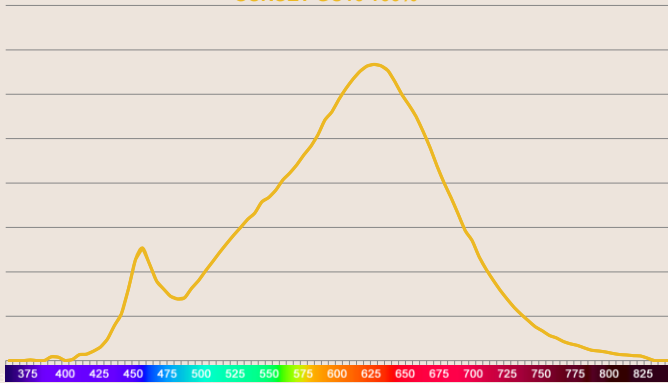

LED-Spot MR16 GU10 SUNSET DIMMING

LEDON's SUNSET DIMMING LED spot with GU10 socket not only impresses with its energy-saving LED technology and outstanding light quality, but also with its exceptional dimming behavior. At full light output, the lamp has a warm white color temperature of 2800 K. When the lamp is dimmed, the color temperature drops to a very warm and cozy 1900 K, which roughly corresponds to the glow of a candle.

ITEM DESCRIPTION	ARTICLE CODE	EAN CODE	DIMMABLE
LED LAMP MR16 7W/60D/928 GU10 230V SUNSET	29100017	9 009453 013644	Yes

GENERAL CHARACTERISTICS	
Shape	MR16
Cap - Base	GU10
Finish	CoB module with reflector optics
Energy Efficiency Class	A
Lamp Materials	Platic/ metal
Lifetime (hours)	25 000 h
Lifetime (years)	25 (burning time Ø 2.7 h per day)
Rated Lifetime	25 000 h
Switching Cycles	100 000
Start Time from 0% to 100%	< 0.5s
Tc (max)	85 °C
Mercury Content	0.0 mg
Lamp Recycling	Yes - please consider the local regulations
Guarantee	5 years

LIGHT CHARACTERISTICS	
Nominal Luminous Flux (measured in a 90° cone)	345 lm
Rated Luminous Flux (measured in a 90° cone)	345 lm
Total Luminous Flux	380 lm
Color	Warmwhite - Ultra Warmwhite
Color Temperature	2800 K - 1900 K
Color Rendering Index	90
Lamp Efficacy	50 lm/W
Lumen Maintenance Factor (at end of nominal lifetime)	80 %
Beam Angle	60°
Luminous Intensity	430 cd
Color Consistency	< 6 Step MacAdam Ellipse
Incandescent wattage equivalent suggested by LEDON	50 W
Wattage Equivalent *	50 W
Flicker Percent	< 3 %

DIMENSIONS

Height	59 mm
Diameter	50 mm
Weight	70 g

GRAPHICS

SPECTRAL POWER DISTRIBUTION OF LEDON 7W MR16
SUNSET GU10 100%

SPECTRAL POWER DISTRIBUTION OF LEDON 7W MR16
SUNSET GU10 10%

wavelength / nm

60°

Find here a list with compatible dimmers: <http://www.ledon.at/en/dimmer>