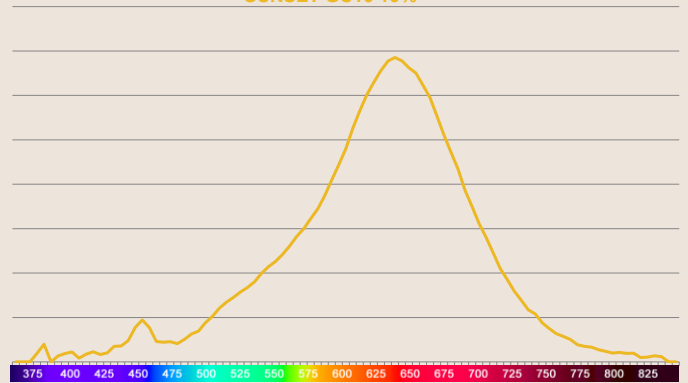

LED-Spot MR16 GU10 SUNSET DIMMING

LEDON's SUNSET DIMMING LED spot with GU10 socket not only impresses with its energy-saving LED technology and outstanding light quality, but also with its exceptional dimming behavior. At full light output, the lamp has a warm white color temperature of 2800 K. When the lamp is dimmed, the color temperature drops to a very warm and cozy 1900 K, which roughly corresponds to the glow of a candle.

ITEM DESCRIPTION	ARTICLE CODE	EAN CODE	DIMMABLE
LED LAMP MR16 7W/60D/928 GU10 230V SUNSET	29100017	9 009453 013644	Yes

GENERAL CHARACTERISTICS	
Shape	MR16
Cap - Base	GU10
Finish	CoB module with reflector optics
Energy Efficiency Class	A
Lamp Materials	Platic/ metal
Lifetime (hours)	25 000 h
Lifetime (years)	25 (burning time Ø 2.7 h per day)
Rated Lifetime	25 000 h
Switching Cycles	100 000
Start Time from 0% to 100%	< 0.5s
Tc (max)	85 °C
Mercury Content	0.0 mg
Lamp Recycling	Yes - please consider the local regulations
Guarantee	5 years

LIGHT CHARACTERISTICS	
Nominal Luminous Flux (measured in a 90° cone)	345 lm
Rated Luminous Flux (measured in a 90° cone)	345 lm
Total Luminous Flux	380 lm
Color	Warmwhite - Ultra Warmwhite
Color Temperature	2800 K - 1900 K
Color Rendering Index	90
Lamp Efficacy	50 lm/W
Lumen Maintenance Factor (at end of nominal lifetime)	80 %
Beam Angle	60°
Luminous Intensity	430 cd
Color Consistency	< 6 Step MacAdam Ellipse
Incandescent wattage equivalent suggested by LEDON	50 W
Wattage Equivalent *	50 W
Flicker Percent	< 3 %

DIMENSIONS

Height	59 mm
Diameter	50 mm
Weight	70 g

GRAPHICS

SPECTRAL POWER DISTRIBUTION OF LEDON 7W MR16
SUNSET GU10 100%

SPECTRAL POWER DISTRIBUTION OF LEDON 7W MR16
SUNSET GU10 10%

wavelength / nm

60°

Find here a list with compatible dimmers: <http://www.ledon.at/en/dimmer>