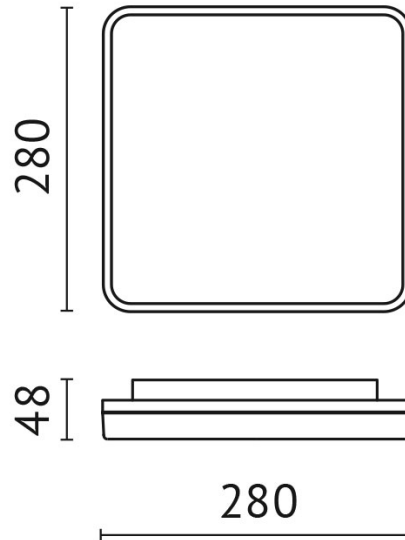

BLE-18WWSCW1

quantity lamps: 1

Light up with: SMD LED

System power: 18 W

Luminous flux: 2123 lm

colour rendering index: CRI >80

beam angle: 120 °

Power supply: with power supply

connection voltage: AC 230 V

system efficiency: 118 lm/W

protection class: 2

mechanical load: IK10

colour: white

material: PMMA

version: standard

INFO*: 3000K=2019lm (112 lm/W) 4000K=2081lm (116 lm/W), 6000K=2123lm (118 lm/W) - switchable between 3000K/4000K/6000K

lifespan: 45.000 h

protection type: IP54

dimension: L=280*W=280*H=48 mm

UGR*: 23,85

ldt intern: 8.2021

EPREL Lichtquelle: [1201573](#)

Adresse/Kontakt