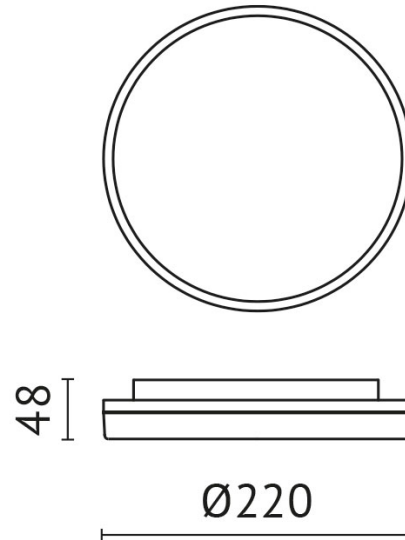

BLR-12WWSCW1

quantity lamps: 1

Light up with: SMD LED

System power: 12 W

Luminous flux: 1364 lm

colour rendering index: CRI >80

beam angle: 120 °

Power supply: with power supply

connection voltage: AC 230 V

system efficiency: 114 lm/W

protection class: 2

mechanical load: IK10

outside diameter: 220 mm

colour: white

material: PMMA

version: standard

INFO*: 3000K=1297lm (108 lm/W) 4000K=1337lm (111 lm/W), 6000K=1364lm (114 lm/W) - switchable between 3000K/4000K/6000K

protection type: IP54

dimension: H=48 mm

ldt intern: 8.2021

UGR*: 24,4

lifespan: 45.000 h