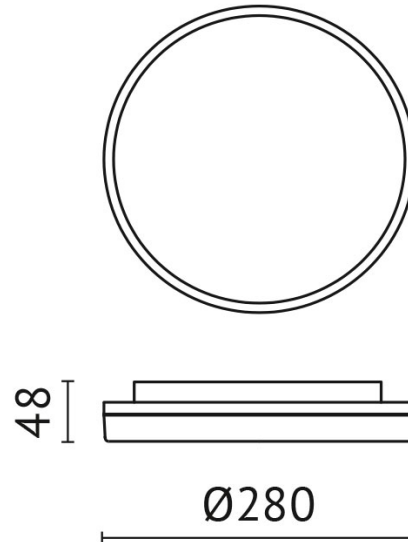

BLR-18WWSCW1

quantity lamps: 1

Light up with: SMD LED

System power: 18 W

Luminous flux: 2028 lm

colour rendering index: CRI >80

beam angle: 120 °

Power supply: with power supply

connection voltage: AC 230 V

system efficiency: 113 lm/W

protection class: 2

mechanical load: IK10

outside diameter: 280 mm

colour: white

material: PMMA

version: standard

INFO*: 3000K=1928lm (107 lm/W) 4000K=1988lm (110 lm/W), 6000K=2028lm (113 lm/W) - switchable between 3000K/4000K/6000K

protection type: IP54

dimension: H=48 mm

ldt intern: 8.2021

UGR*: 24,65

lifespan: 45.000 h