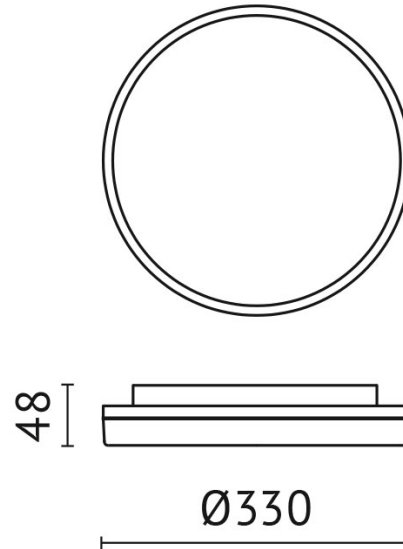

BLR-25WWSCW1S

quantity lamps: 1

Light up with: SMD LED

System power: 25 W

Luminous flux: 2846 lm

colour rendering index: CRI >80

beam angle: 120 °

Power supply: with power supply

connection voltage: AC 230 V

system efficiency: 114 lm/W

protection class: 2

mechanical load: IK10

outside diameter: 330 mm

colour: white

material: PMMA

version: motion sensor

INFO*: 3000K=2706lm (108 lm/W) 4000K=2790lm (112 lm/W), 6000K=2846lm (114 lm/W) - switchable between 3000K/4000K/6000K

protection type: IP54

dimension: H=48 mm

ldt intern: 8.2021

UGR*: 24,75

lifespan: 45.000 h