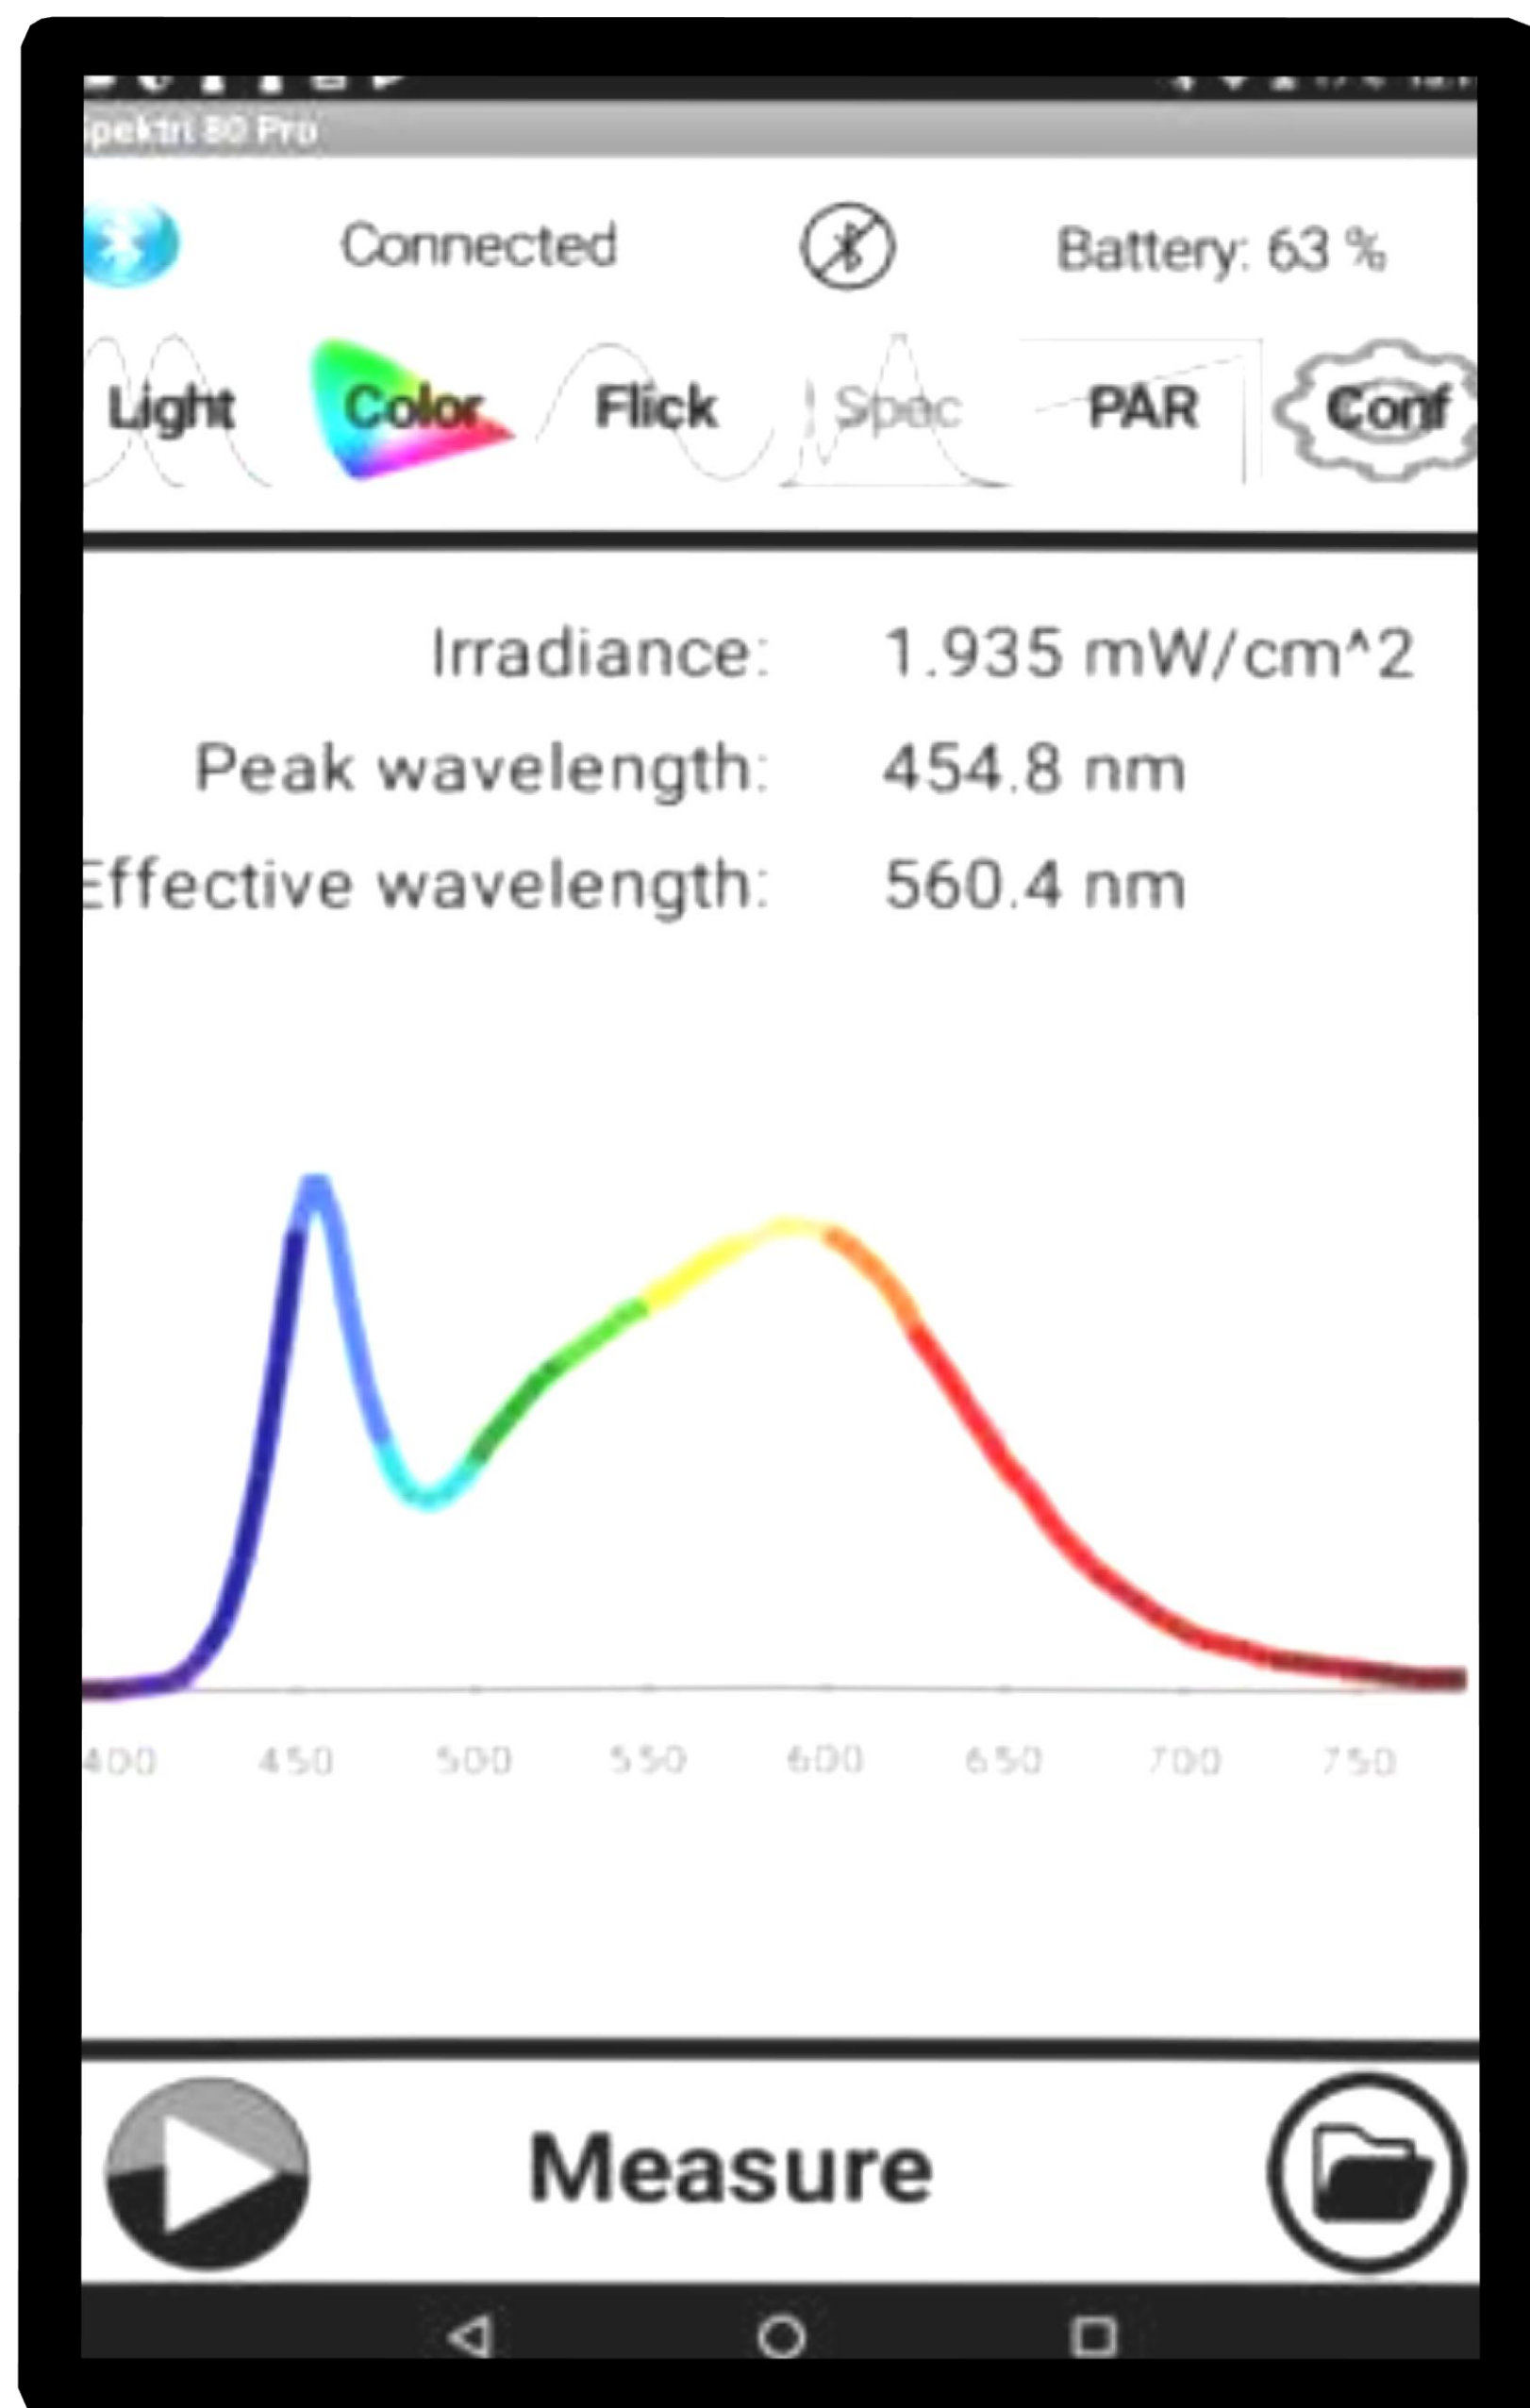

# SPEKTRI 80

## Portable Light Meter

- ✓ General Lighting
- ✓ Human Centric Lighting
- ✓ Horticultural Lighting
- ✓ UV Applications

- ✓ Easy-to-use
- ✓ Battery time even more than 10h

- Illuminance
- Flicker
- Irradiance, Wavelength
- Color Temperature CCT
- Color Rendering CRI / TM30
- Melanopic Illuminance
- PAR, Chlorophyll A/B,  $\beta$ -carotene