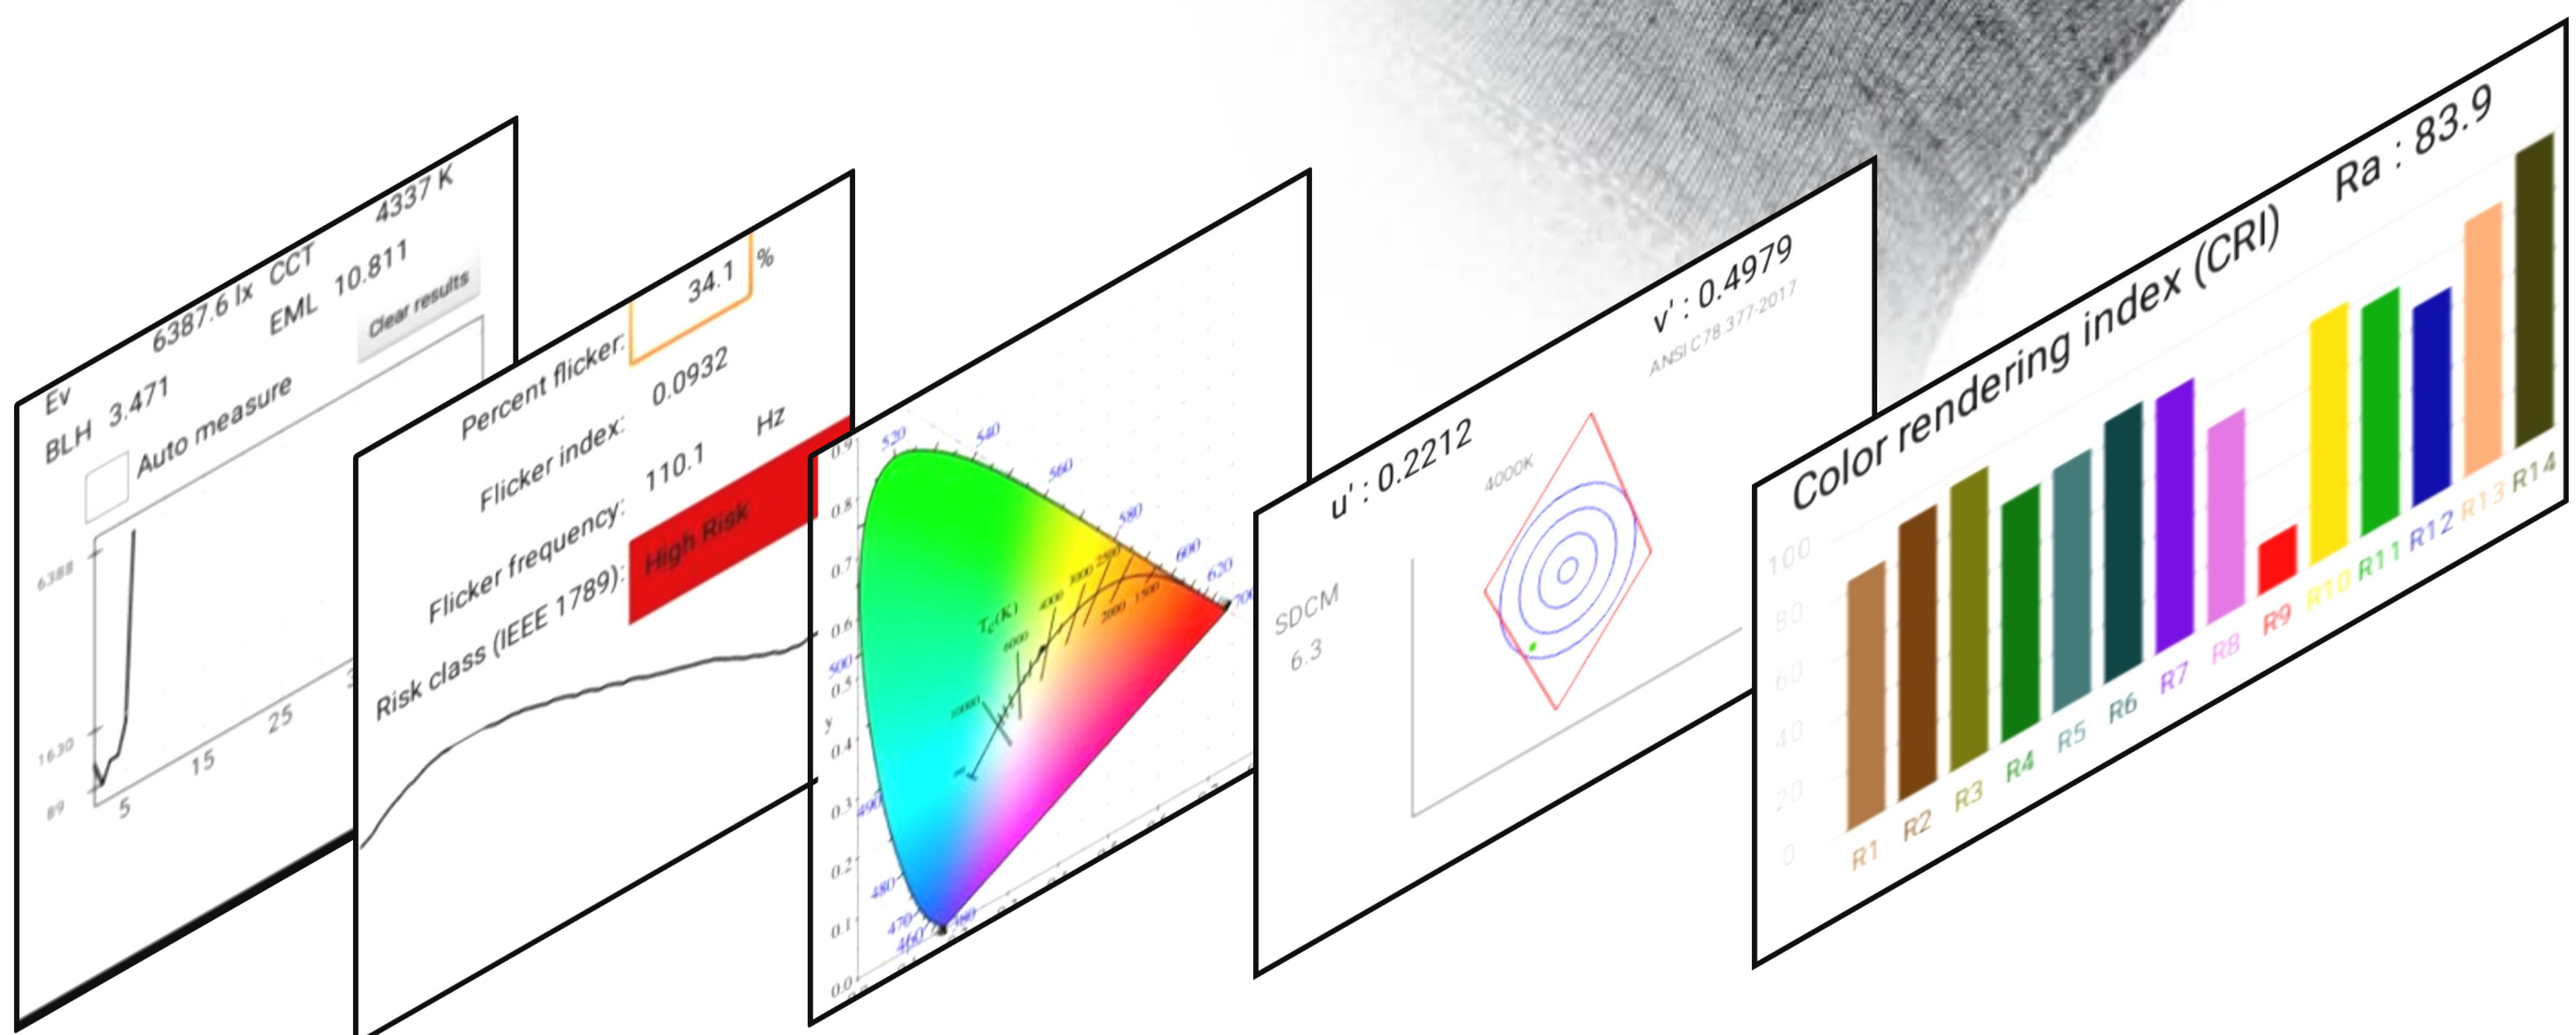

# SPEKTRI 80

## Portable Light Meter

- ✓ General Lighting
- ✓ Human Centric Lighting
- ✓ Horticultural Lighting
- ✓ UV Applications

- ✓ Easy-to-use
- ✓ Battery time even more than 10h

- Illuminance
- Flicker
- Irradiance, Wavelength
- Color Temperature CCT
- Color Rendering CRI / TM30
- Melanopic Illuminance
- PAR, Chlorophyll A/B,  $\beta$ -carotene