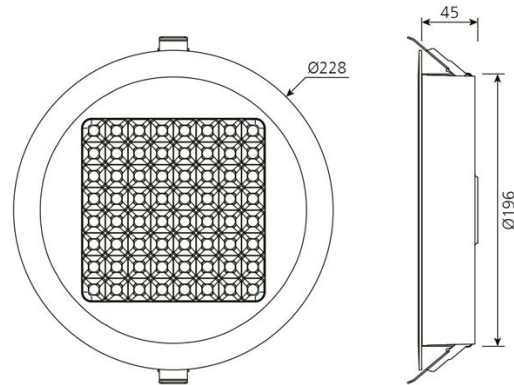

## EVA-25NW1D

**Light up with:** LED

**System power:** 25 W

**Luminous flux:** 3228 lm

**colour temperature:** 4000 K

**colour rendering index:** CRI >80

**beam angle:** 90 °

**Power supply:** with power supply

**connection voltage:** AC 200-240 V

**system efficiency:** 129 lm/W

**protection class:** 1

**outside diameter:** 228 mm

**wall and ceiling cut:** 205 mm

**weight:** 0,808 kg

**colour:** white

**INFO\*:** Dimmable with inverse or forward phase control

**ldt intern:** 11.2020

**lifespan:** > 35.000 h

**dimension:** H=40 mm

**protection type:** IP54