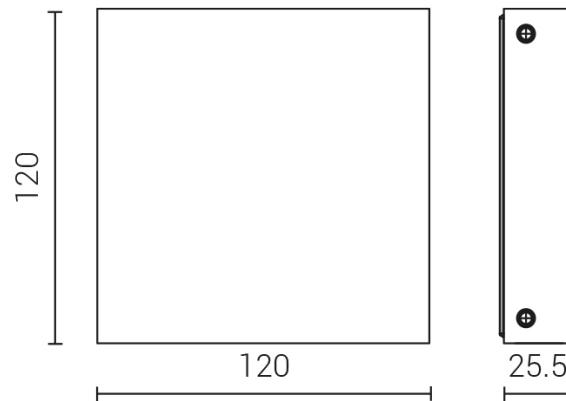

STAMP1-3NW6

Light up with: LED
System power: 3 W
Luminous flux: 215 lm
colour temperature: 4000 K
colour rendering index: CRI >80
Power supply: with power supply
connection voltage: 220-240 V
system efficiency: 72 lm/W
protection class: 1
test certificates: CE
mechanical load: IK10
colour: graphite
material: primary aluminum
version: 1 emission
lifespan: L80 B20; 60.000 h
dimension: L=120*W=120*H=25,5 mm
protection type: IP65