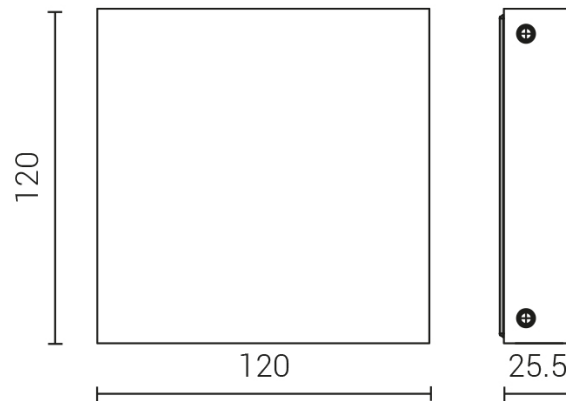

STAMP1-3WW7

Light up with: LED
System power: 3 W
Luminous flux: 215 lm
colour temperature: 3000 K
colour rendering index: CRI >80
Power supply: with power supply
connection voltage: 220-240 V
system efficiency: 72 lm/W
protection class: 1
test certificates: CE
mechanical load: IK10
colour: metallized grey
material: primary aluminum
version: 1 emission
lifespan: L80 B20; 60.000 h
protection type: IP65
dimension: L=120*W=120*H=25,5 mm