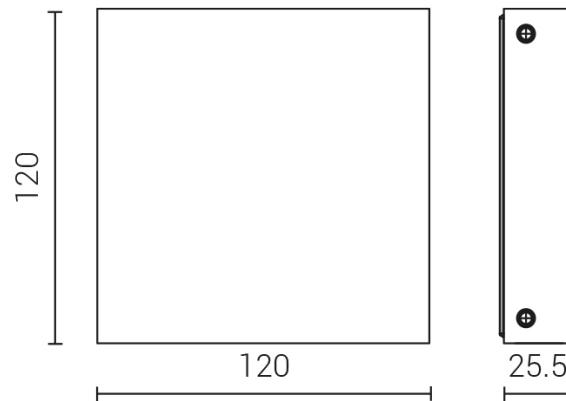

STAMP2-6NW6

Light up with: LED
System power: 6 W
Luminous flux: 430 lm
colour temperature: 4000 K
colour rendering index: CRI >80
Power supply: with power supply
connection voltage: 220-240 V
system efficiency: 72 lm/W
protection class: 1
test certificates: CE
mechanical load: IK10
colour: graphite
material: primary aluminum
version: 2 emissions
dimension: L=120*W=120*H=25,5 mm
protection type: IP65
lifespan: L80 B20; 60.000 h