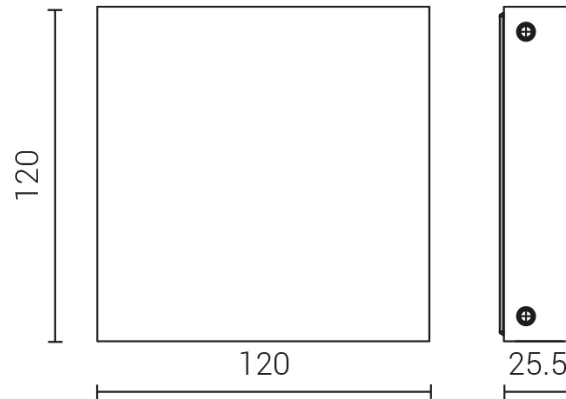

STAMP2-6WW6

Light up with: LED
System power: 6 W
Luminous flux: 430 lm
colour temperature: 3000 K
colour rendering index: CRI >80
Power supply: with power supply
connection voltage: 220-240 V
system efficiency: 72 lm/W
protection class: 1
test certificates: CE
mechanical load: IK10
colour: graphite
material: primary aluminum
version: 2 emissions
lifespan: L80 B20; 60.000 h
dimension: L=120*W=120*H=25,5 mm
protection type: IP65