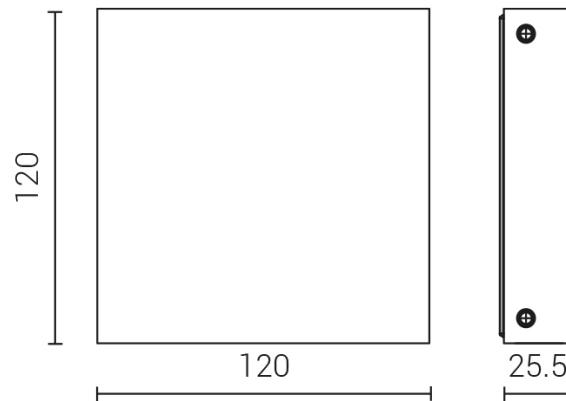

STAMP2-6WW7

Light up with: LED
System power: 6 W
Luminous flux: 430 lm
colour temperature: 3000 K
colour rendering index: CRI >80
Power supply: with power supply
connection voltage: 220-240 V
system efficiency: 72 lm/W
protection class: 1
test certificates: CE
mechanical load: IK10
colour: metallized grey
material: primary aluminum
version: 2 emissions
lifespan: L80 B20; 60.000 h
protection type: IP65
dimension: L=120*W=120*H=25,5 mm