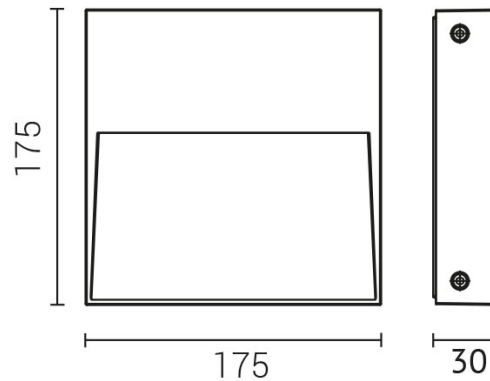

STAMPA-10NW6

Light up with: LED
System power: 10 W
Luminous flux: 800 lm
colour temperature: 4000 K
colour rendering index: CRI >80
Power supply: with power supply
connection voltage: 220-240 V
operating current: 500 mA
system efficiency: 80 lm/W
protection class: 1
test certificates: CE
mechanical load: IK10
colour: graphite
material: primary aluminum
version: adjustable optics +18°
INFO*: dimmable on request by external driver
protection type: IP65
lifespan: L80 B20; 60.000 h
dimension: L=175*W=175*H=30 mm