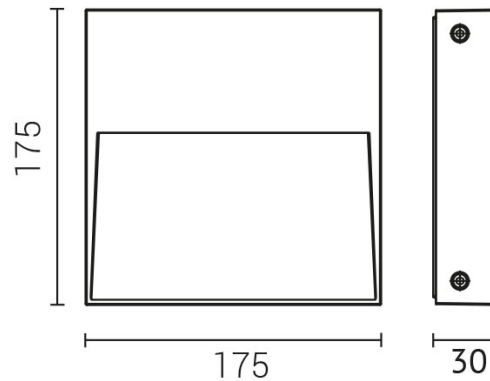

## STAMPA-10WW6

**Light up with:** LED  
**System power:** 10 W  
**Luminous flux:** 800 lm  
**colour temperature:** 3000 K  
**colour rendering index:** CRI >80  
**Power supply:** with power supply  
**connection voltage:** 220-240 V  
**operating current:** 500 mA  
**system efficiency:** 80 lm/W  
**protection class:** 1  
**test certificates:** CE  
**mechanical load:** IK10  
**colour:** graphite  
**material:** primary aluminum  
**version:** adjustable optics +18°  
**INFO\*:** dimmable on request by external driver  
**protection type:** IP65  
**lifespan:** L80 B20; 60.000 h  
**dimension:** L=175\*W=175\*H=30 mm