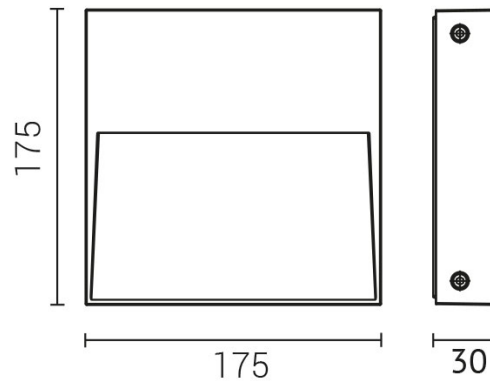

STAMPA-10WW7

Light up with: LED
System power: 10 W
Luminous flux: 800 lm
colour temperature: 3000 K
colour rendering index: CRI >80
Power supply: with power supply
connection voltage: 220-240 V
operating current: 500 mA
system efficiency: 80 lm/W
protection class: 1
test certificates: CE
mechanical load: IK10
colour: metallized grey
material: primary aluminum
version: adjustable optics +18°
INFO*: dimmable on request by external driver
protection type: IP65
lifespan: L80 B20; 60.000 h
dimension: L=175*W=175*H=30 mm