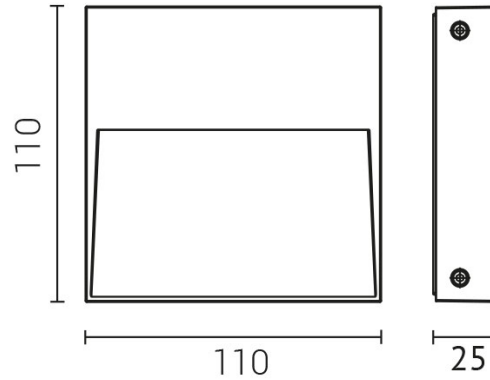

STAMPA-4WW6

Light up with: LED
System power: 4,50 W
Luminous flux: 300 lm
colour temperature: 3000 K
colour rendering index: CRI >80
Power supply: with power supply
connection voltage: 220-240 V
system efficiency: 67 lm/W
protection class: 1
test certificates: CE
mechanical load: IK10
colour: graphite
material: primary aluminum
version: adjustable optics +13°
dimension: L=110*W=110*H=25 mm
lifespan: L80 B20; 60.000 h
protection type: IP65