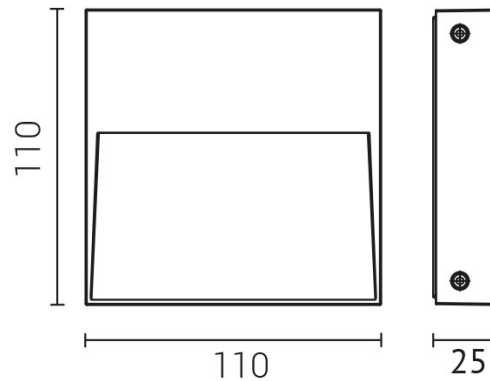

STAMPA-4WW7

Light up with: LED
System power: 4,50 W
Luminous flux: 300 lm
colour temperature: 3000 K
colour rendering index: CRI >80
Power supply: with power supply
connection voltage: 220-240 V
system efficiency: 67 lm/W
protection class: 1
test certificates: CE
mechanical load: IK10
colour: metallized grey
material: primary aluminum
version: adjustable optics +13°
lifespan: L80 B20; 60.000 h
protection type: IP65
dimension: L=110*W=110*H=25 mm