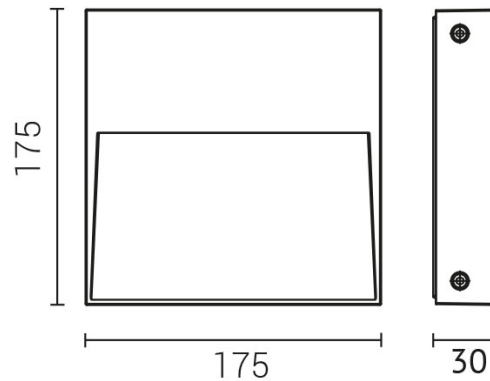

STAMPE-10NW7

Light up with: LED

System power: 10 W

Luminous flux: 800 lm

colour temperature: 4000 K

colour rendering index: CRI >80

Power supply: with power supply

connection voltage: 220-240 V

operating current: 500 mA

system efficiency: 80 lm/W

protection class: 1

test certificates: CE

mechanical load: IK10

colour: metallized grey

material: primary aluminum

version: adjustable optics +18°

INFO*: incl. Installation box, dimmable on request by external driver

protection type: IP65

dimension: L=175*W=175*H=30 mm

lifespan: L80 B20; 60.000 h

Adresse/Kontakt