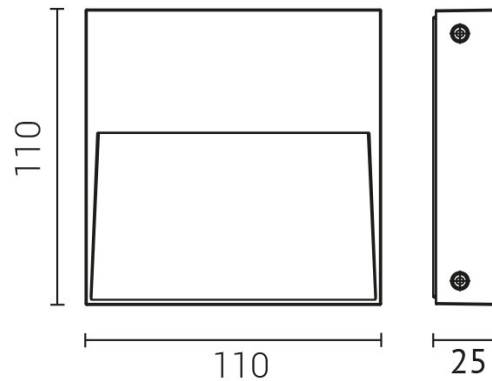

STAMPE-4WW6

Light up with: LED
System power: 4,50 W
Luminous flux: 300 lm
colour temperature: 3000 K
colour rendering index: CRI >80
Power supply: with power supply
connection voltage: 220-240 V
system efficiency: 67 lm/W
protection class: 1
test certificates: CE
mechanical load: IK10
colour: graphite
material: primary aluminum
version: adjustable optics +13°
INFO*: incl. Installation box
protection type: IP65
dimension: L=110*W=110*H=25 mm
lifespan: L80 B20; 60.000 h