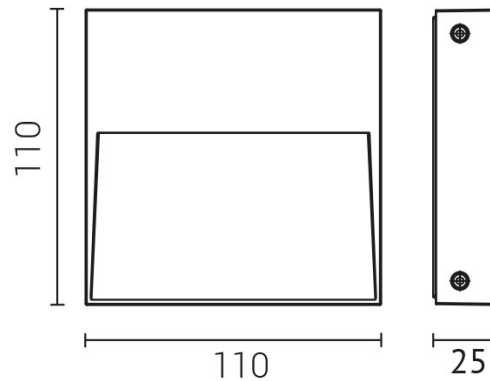

STAMPE-4WW7

Light up with: LED
System power: 4,50 W
Luminous flux: 300 lm
colour temperature: 3000 K
colour rendering index: CRI >80
Power supply: with power supply
connection voltage: 220-240 V
system efficiency: 67 lm/W
protection class: 1
test certificates: CE
mechanical load: IK10
colour: metallized grey
material: primary aluminum
version: adjustable optics +13°
INFO*: incl. Installation box
protection type: IP65
lifespan: L80 B20; 60.000 h
dimension: L=110*W=110*H=25 mm