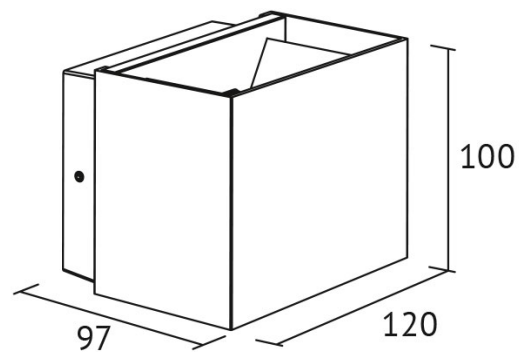

UWL-10WW1EF

Light up with: LED
System power: 10 W
Luminous flux: 832 lm
colour temperature: 3000 K
colour rendering index: CRI >80
beam angle: 15°-120° °
Power supply: with power supply
connection voltage: AC 230 V
system efficiency: 83 lm/W
protection class: 1
weight: 0,649 kg
colour: white
material: die-cast aluminum
INFO*: Beam angle adjustable 15°-120
protection type: IP65
dimension: L=120*W=97*H=100 mm