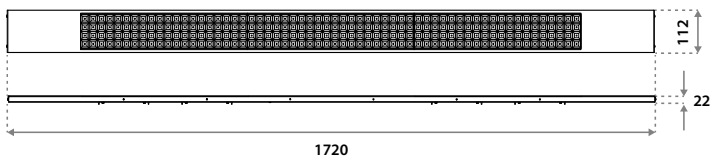

Linessa 3L 1720x112 LV

SPECIFICATIONS

Colour	Ceiling plate: Matt white RAL 9016 (=MW) / Reflector cups: chrome (standard) or white (on request)
Beam angle (FWHM)	Reflector cups chrome: 77° / Reflector cups white 86° (on request)
UGR (4H8H 70/50/20)	<16
Fixture material	Housing: Steel / Reflector optic: Polycarbonate
Environment	Indoor
IK rate	IK03
Operating temperature (Ta)	-20°C / +45°C
Safety marks	EN60598 / EN62031 / EN 62471
EMC compliance	EN55015
Colour consistency (SDCM)	MacAdam step 3
Warranty	7 years * (within the European Union and the countries of the Free Trade Association for products delivered after 1 May 2015)
Energy class	A++

DIMENSIONS

OPTIONAL PLUG & PLAY CABLES

Description	Class	Length	Item code	Length	Item code	Length	Item code
A Euro plug incl. cable	II	0.3 m	x	2.0 m	015203BL1200	3.0 m	x
B Schuko plug incl. cable	I	0.3 m	x	1.5 m	1C5203BLA000	3.0 m	x
C UK plug incl. cable	II	0.3 m	x	2.0 m	0A5203BL1200	3.0 m	x
D GST18-3 male incl. cable 2x0.75mm ²	II	0.3 m	455203BL0000	2.0 m	x	3.0 m	455203BL1500
D GST18-3 male incl. cable 3x0.75mm ²	I	0.3 m	4A5203BL0000	2.0 m	x	3.0 m	4A5203BL1500
E 1-10V/Dali GST18-5 male incl. cable	II	0.3 m	655203BL0000	2.0 m	x	3.0 m	655203BL1500
F 1-10V/Dali BST14i male incl. cable	III	0.3 m	095203BL0000	2.0 m	x	3.0 m	095203BL1500
G GST18-3 T-splitter male incl. cable	II	0.2 m	459203BL0000	2.0 m	x	3.0 m	x
H 1-10V/Dali BST14i T-splitter male incl. cable	III	0.2 m	099203BL0000	2.0 m	x	3.0 m	x