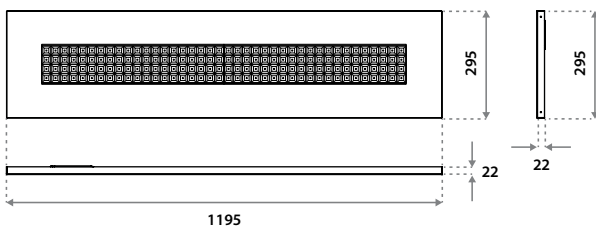

Linessa 2L 1195x295 LV

SPECIFICATIONS

Colour	Ceiling plate: Matt white RAL 9016 (=MW) / Reflector cups: chrome (standard) or white (on request)
Beam angle (FWHM)	Reflector cups chrome: 77° / Reflector cups white 86° (on request)
UGR (4H8H 70/50/20)	<16
Fixture material	Housing: Steel / Reflector optic: Polycarbonate
Environment	Indoor
IK rate	IK03
Operating temperature (Ta)	-20°C / +45°C
Safety marks	EN60598 / EN62031 / EN 62471
EMC compliance	EN55015
Colour consistency (SDCM)	MacAdam step 3
Warranty	7 years * (within the European Union and the countries of the Free Trade Association for products delivered after 1 May 2015)
Energy class	A++

DIMENSIONS

OPTIONAL PLUG & PLAY CABLES

Description	Class	Length	Item code	Length	Item code	Length	Item code
A Euro plug incl. cable	II	0.3 m	x	2.0 m	015203BL1200	3.0 m	x
B Schuko plug incl. cable	I	0.3 m	x	1.5 m	1C5203BLA000	3.0 m	x
C UK plug incl. cable	II	0.3 m	x	2.0 m	0A5203BL1200	3.0 m	x
D GST18-3 male incl. cable 2x0.75mm ²	II	0.3 m	455203BL0000	2.0 m	x	3.0 m	455203BL1500
D GST18-3 male incl. cable 3x0.75mm ²	I	0.3 m	4A5203BL0000	2.0 m	x	3.0 m	4A5203BL1500
E 1-10V/Dali GST18-5 male incl. cable	II	0.3 m	655203BL0000	2.0 m	x	3.0 m	655203BL1500
F 1-10V/Dali BST14i male incl. cable	III	0.3 m	095203BL0000	2.0 m	x	3.0 m	095203BL1500
G GST18-3 T-splitter male incl. cable	II	0.2 m	459203BL0000	2.0 m	x	3.0 m	x
H 1-10V/Dali BST14i T-splitter male incl. cable	III	0.2 m	099203BL0000	2.0 m	x	3.0 m	x