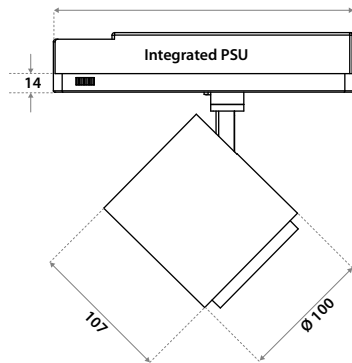

CRI80/97 VARIATIONS

Odion XS LV 3000K CRI80 3000LM	page 3
Odion XS LV 4000K CRI80 3400LM	page 3
Odion XS LV 3000K CRI97 2150LM	page 3
Odion XS LV 3000K CRI97 3000LM	page 3

CRI80/97 CHOOSE YOUR LV LUMEN OUTPUT

	mA	W	Lumen Output			Lumen / Watt			Driver types			
			CRI80	CRI80	CRI97	CRI80	CRI80	CRI97	CRI80	CRI97	CRI80/97	CRI80/97
			3000K	4000K	3000K	3000K	4000K	3000K	No dim	No dim	Dali	Casambi
<i>Special request</i>	500	17,9	2250	2500	1450	125	139	81	GA-016	On request	GAC-616	GA
Standard	700	27,0	3000	3400	2150	111	126	80	GA-016	On request	GAC-616	GA
<i>Special request</i>	800	32,1	3400	3750	2500	106	117	78	GA-016	On request	On request	On request
<i>Special request</i>	850	33,9	3550	3900	2600	105	115	77	GA-016	On request	On request	On request
<i>Special request</i>	1050	41,7	4200	4700	3000¹	101	113	72¹	127692²	OT FIT 40	On request	On request

¹ Standard for Odion XS CRI97 no dim. ² Alternative integrated driver GA-016 G3 on request.

DIMENSIONS

- 228mm CRI80 + Stylist Series No dim   162mm CRI97 No dim
- 253mm CRI80 + Stylist Series Dali   253mm CRI97 Dali
- 228mm CRI80 + Stylist Series Casambi   228mm CRI97 Casambi