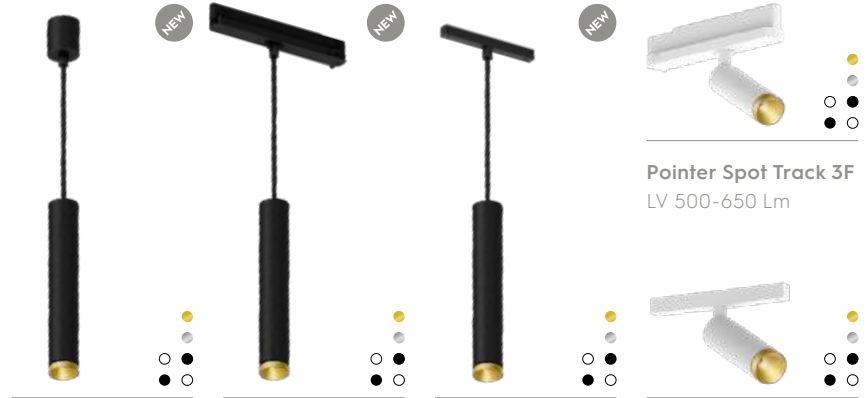

Linea 75*
LV 1150-1350 Lm
LV-HE 1650-1750 Lm new
LV-TW 1250 Lm
HV-FD 800 Lm

**HV-FD Upgrade
600 to 800 Lm**
For all versions

***IP65**
Not for HV-FD
40° version

**NEW
LV-HE CRI82
versions**

PRODUCT

SPOTLIGHTS

Pointer Spot SM 1L
LV 500-650 Lm

Pointer Spot SM 2L
LV 500-650 Lm

Pointer Spot 75
LV 500-650 Lm

Pointer Spot Track 3F
LV 175-275 Lm

Pointer Spot Pendant SM
LV 500-650 Lm

Pointer Spot Pendant 3F
LV 500-650 Lm

Pointer Spot Pendant 48V
LV 500-650 Lm

Pointer Spot Track 48V
LV 500-650 Lm

PRODUCT

DOWNLIGHTS (LARGE)

Strada 100

LV 2500-3750 Lm
LV-HE 3575-5800 Lm¹

Strada 150

LV 2500-3750 Lm
LV-HE 3575-5800 Lm¹

Strada 185

LV 2500-3750 Lm
LV-HE 3575-5800 Lm¹

**HV-FD Upgrade
600 to 800 Lm**
For all versions

Fluxe 185

LV 2500-3750 Lm
LV-HE 3575-5800 Lm¹

Linea 120*

LV 1150-1925 Lm
LV-HE 1650-2350 Lm¹
LV-TW 1250 Lm
HV-FD 800 Lm