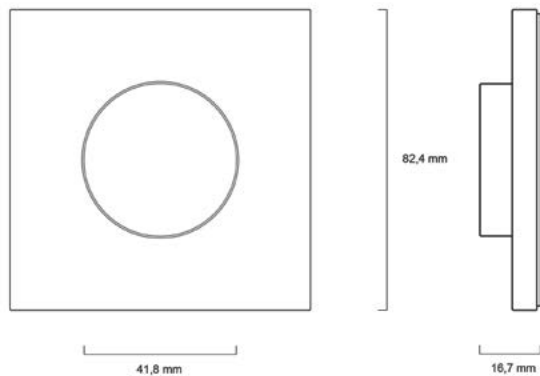

# DALI ROT Accessory

○ Art.Nr.: 86459822-Z01

cover and rotary knob, alpine white, Jung Series A

● Art.Nr.: 86459822-Z02

cover and rotary knob, black, Jung Series A

○ Art.Nr.: 86459822-Z04

cover and rotary knob, white (RAL9016)