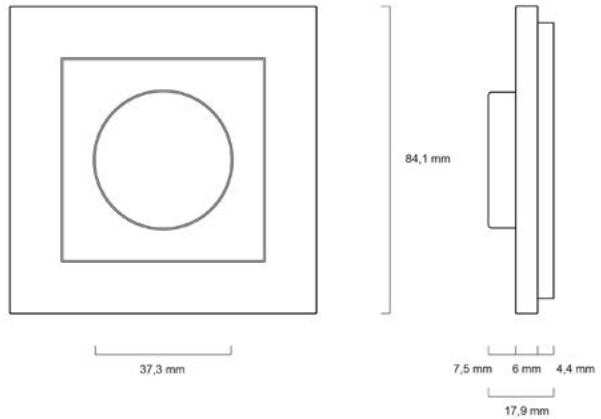

# DALI ROT Accessory

○ Art.Nr.: 86459822-Z01

cover and rotary knob, alpine white, Jung Series A

● Art.Nr.: 86459822-Z02

cover and rotary knob, black, Jung Series A

○ Art.Nr.: 86459822-Z04

cover and rotary knob, white (RAL9016)

● Art.Nr.: 86459822-Z05

cover and rotary knob, black

Art.Nr.: 86459822-Z03

Adapter 6mm