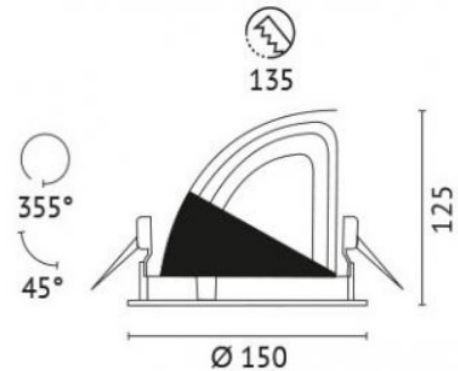

Data sheet BWE Downlight white/black, 150mm

Technical Data:

Colour temperature	2700K		3000K		4000K	
Beam angle	30°	50°	30°	50°	30°	50°
Article No.	BWE-26SW	BWE-26SWF	BWE-26WW	BWE-26WWF	BWE-26NW	BWE-26NWF
Luminous flux	2459lm	2411lm	2562lm	2512lm	2664lm	2612lm
System efficiency	95lm/W	100lm/W	99lm/W	97lm/W	102lm/W	100lm/W
Wall and ceiling cutout	135mm					
Weight	0,907 Kg					

- Light source: 1
- Luminaires with: SMD LED
- System performance: 26,60 W
- Colour reproduction index: CRI >80
- pivotable: 45°
- Power supply: inkl. Power supply
- Supply voltage: 220-240 V
- Connected load: 26 W
- Energy efficiency: A++ - A
- Test mark: CE
- Outside diameter: 150mm
- Colour (Housing/Spacer ring: white/black

- Dimensions: H=125mm