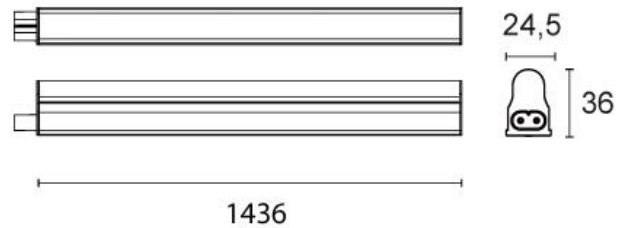

Data sheet LEST Light strip – 22 Watt

Technical data LEST light strip – 22 W – 1436 mm:

- Dimensions : L=1436*W=25*H=36 mm
- Quantity lamps: 120
- Light up with: SMD LED
- System power : 22 W
- Colour rendering index: CRI >80
- Beam angle : 160 °
- Power supply : Built-in driver
- Connection voltage : 100-240 V
- Operating current : 530 mA
- Connected load : 22 W
- Energy efficacy : A++ - A
- Protection class : 2
- Test certificates: CE
- Weight : 0,502 KG
- Colour : weiß
- Material : PC-Diffuser
- Version : 2 PIN, not dimmable
- INFO : Delivery without 1.80 m cable, must be ordered separately. Connection cable can be ordered as an option

Article number	LEST-NW-22	LEST-WW-22
Luminous flux:	2110 lm	1989 lm
Colour temperature:	4.000 K	3.000 K
System efficacy:	96 lm/W	90 lm/W

Accessories needed:

- ZUL-LEST1800