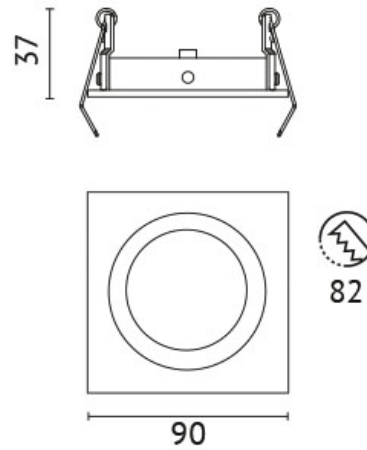

DIL-AU5

wall and ceiling cut: 82 mm

installation depth: 37 mm

weight: 0,131 KG

colour: white

dimension: L=90*W=90*H=37 mm

Adresse/Kontakt